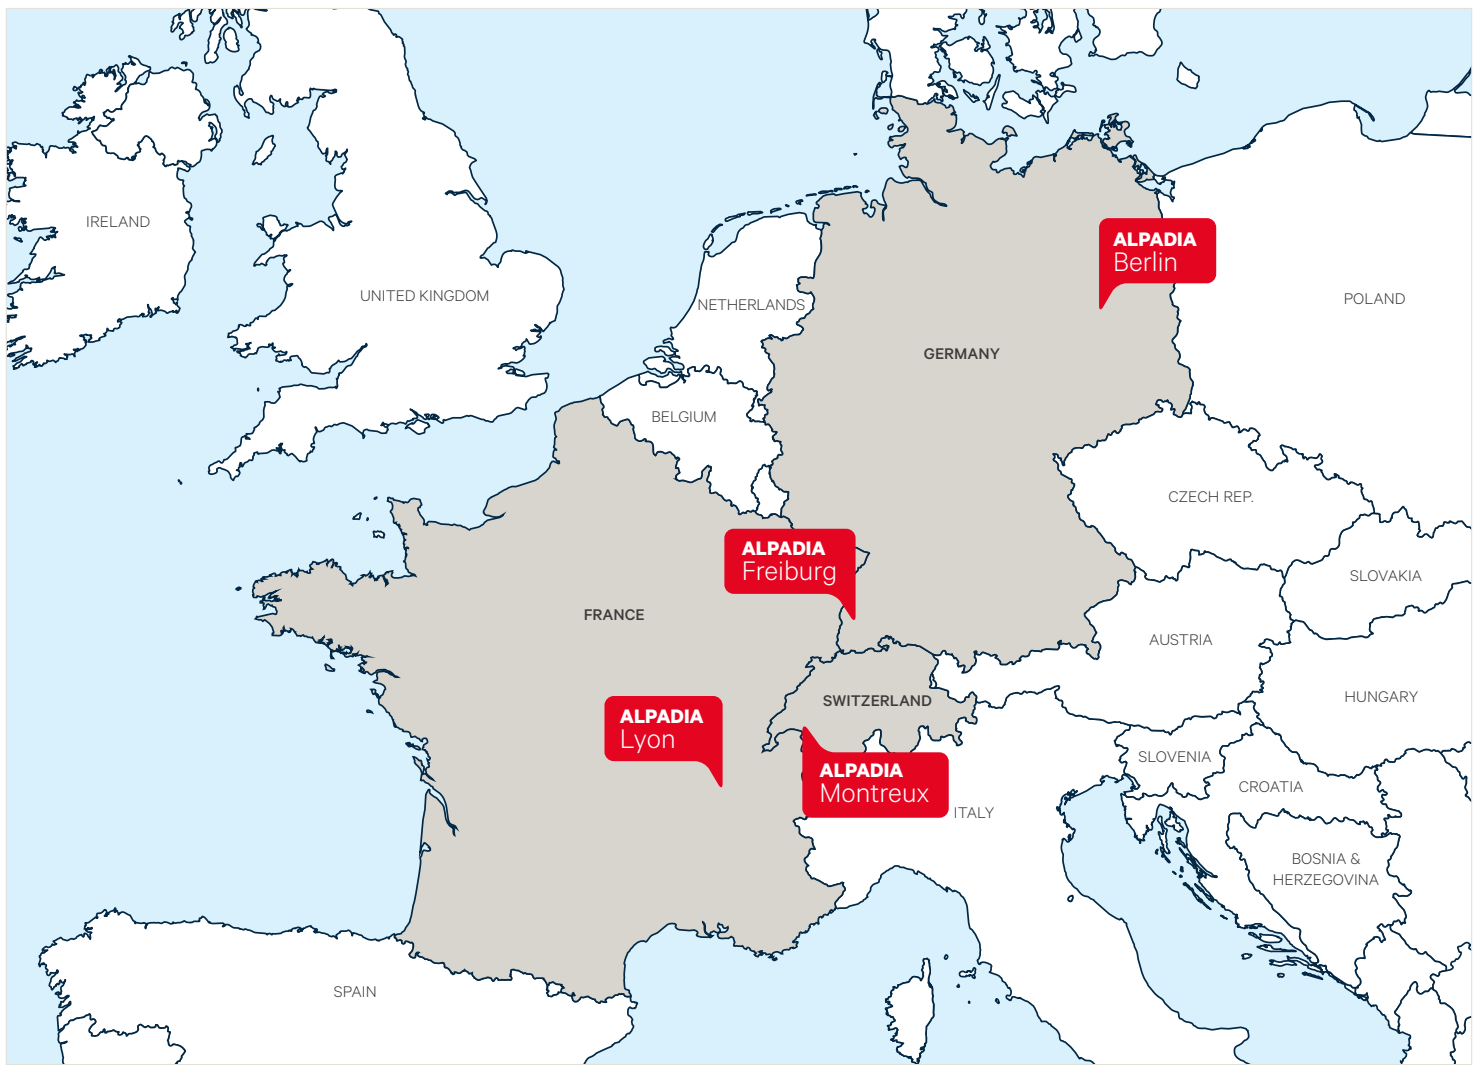

Accreditations & certifications

Inspire your future

Follow us

Your local agent

For any further information, please contact directly:

www.alpadia.com

Alpadia Language Schools © 1996-2022 / All rights reserved.