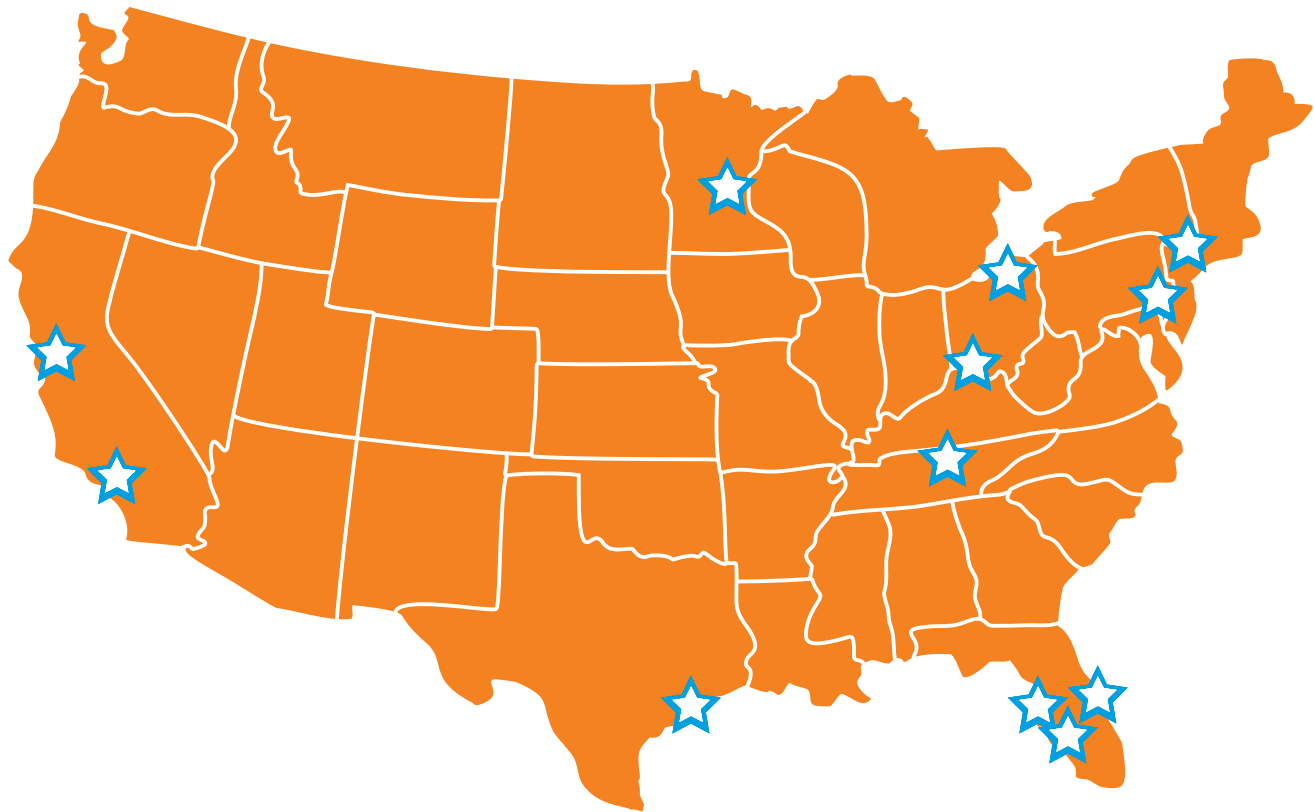

- 12 unique locations across the USA.
- University campus-based and downtown options.
- Experience the diverse landscapes and cultures that America has to offer.

AN AMERICAN CULTURAL EXPERIENCE

- Full English language immersion from arrival day.
- Discover an American University experience at our campus-based centers.
- Even in our ION+ (Intensive Online Plus) program, the American Experience class provides cultural learning activities to help you put your English skills into practice.

AMAZING AMERICAN DESTINATIONS

CHOOSE ON-CAMPUS OR CITY CENTER

ELS CINCINNATI

on the campus of University of Cincinnati

ELS CLEVELAND

on the campus of Case Western Reserve University

ELS HOUSTON

affiliated with University of St. Thomas - Houston