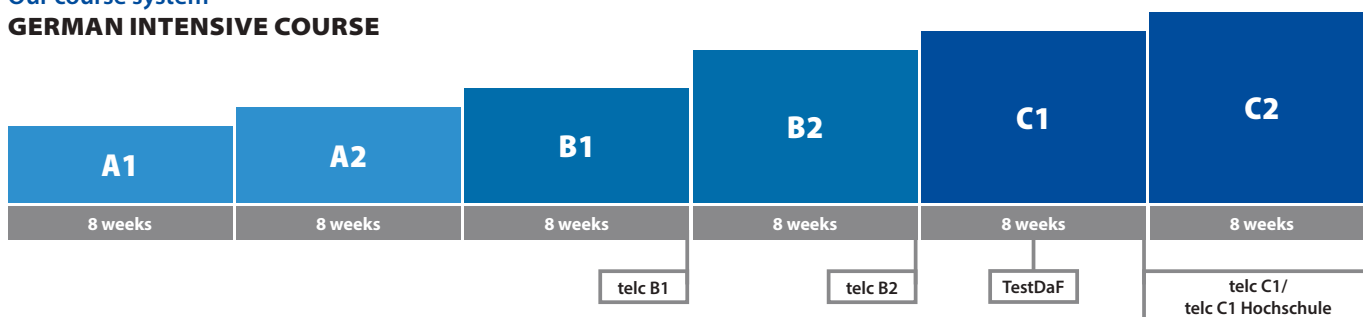

Summer Holiday Course for Teens (15–17 years)

This course combines intensive language training with a varied leisure program. After the German lessons in the morning, our attractive summer program invites you to do everything that is fun outside: stand-up paddling, beach volleyball and pedal boat rides. At the same time, language skills are practiced in casual situations.

School exchange in Germany (from 15 years old)

The extended stay abroad immerses the participants in everyday life in Germany. During the program, the students live with a carefully selected host family and attend a German school. For participants with insufficient German language skills, we recommend our preparation program "Ready for school."

FOR SCHOOL CLASSES AND GROUPS

Would you like to travel as a group and experience Germany together?

Carl Duisberg Centren offers language courses for school classes, university and other study groups with a specially tailored recreational program such as excursions or museum visits. Get to know the capital of Germany, Berlin, the Rhineland metropolis of Cologne, the university city of Marburg, the Bavarian Oktoberfest city of Munich or the peaceful Lake Constance region!

More information:

www.carl-duisberg-german-courses.com

Our course system – GERMAN INTENSIVE COURSE