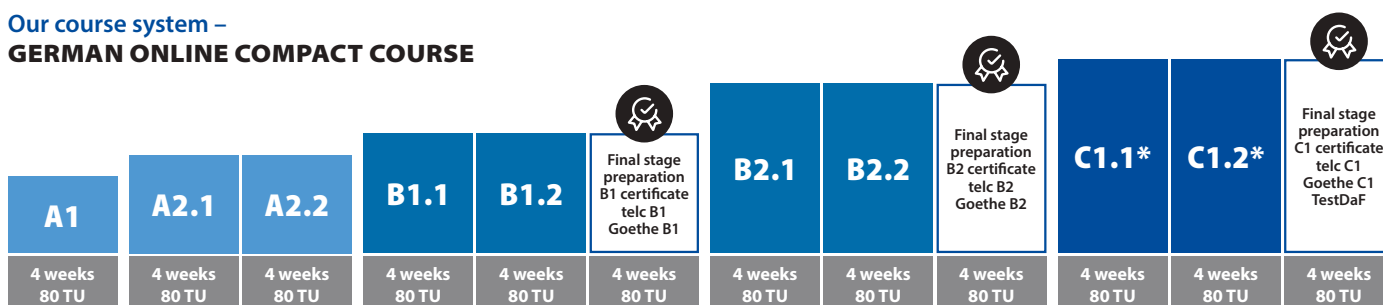

FOR SCHOOL CLASSES AND GROUPS

Would you like to travel as a group and experience Germany together?

Carl Duisberg Centren offers language courses for school classes, university and other study groups with a specially tailored recreational program such as excursions or museum visits. Get to know the capital of Germany, Berlin, the Rhineland metropolis of Cologne, the university city of Marburg, the Bavarian Oktoberfest city of Munich or the peaceful Lake Constance region!

More information:

www.carl-duisberg-german-courses.com

Our course system – GERMAN INTENSIVE COURSE

Our course system – GERMAN ONLINE COMPACT COURSE

* e.g. specialized course content, preparation for test and university courses